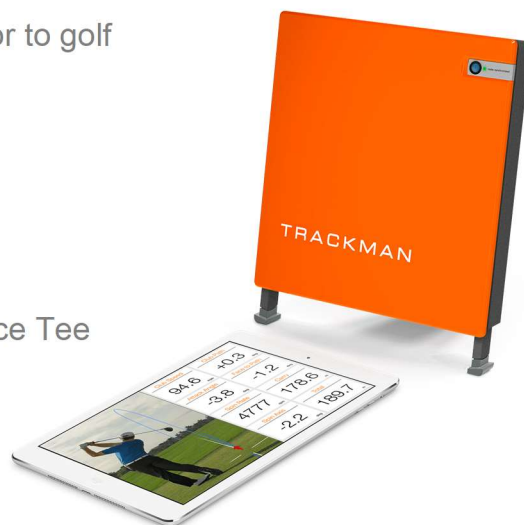

ON THE PRACTICE TEE

- PGA Professional on-site with the Trackman
- Players are given the opportunity to hit on the Trackman prior to golf
 - Optional mini lesson
 - Video playback of the golfers' swing
 - Ability to send stats to the player right from the range
- Long Drive Contest on the range
 - Live Leaderboard
 - Video playback of the golfers' swing
 - Ability to send stats to the player right from the Practice Tee

ON THE COURSE

- PGA Professional on-site with the Trackman
- Live Contest Leaderboard
 - Options include long drive, accuracy drive or KP
- Video playback of the golfers' swing
 - Ability to send stats and video to the player right from the course

ABOUT TRACKMAN

- *TrackMan 4 provides you with all the critical components to measure and analyze cause and effect with absolute certainty.*
- *The system captures every little detail with astounding precision, and now also the ball's exact impact location on the club face.*
- *With over 30 data points, including full ball flight tracking, a PGA Professional has the complete knowledge picture to analyze and understand any swing.*

Live shot analysis with multiple live camera angles

Impact location with no markers