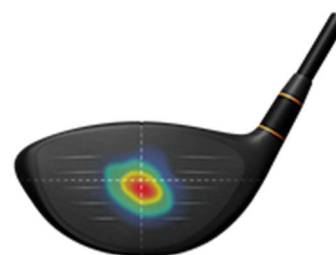

ON THE PRACTICE TEE

- PGA Professional on-site with the Trackman
- Players are given the opportunity to hit on the Trackman prior to golf
 - Optional mini lesson
 - Video playback of the golfers' swing
 - Ability to send stats to the player right from the range
- Long Drive Contest on the range
 - Live Leaderboard
 - Video playback of the golfers' swing
 - Ability to send stats to the player right from the Practice Tee

ON THE COURSE

- PGA Professional on-site with the Trackman
- Live Contest Leaderboard
 - Options include long drive, accuracy drive or KP
- Video playback of the golfers' swing
 - Ability to send stats and video to the player right from the course

ABOUT TRACKMAN

- *TrackMan 4 provides you with all the critical components to measure and analyze cause and effect with absolute certainty.*
- *The system captures every little detail with astounding precision, and now also the ball's exact impact location on the club face.*
- *With over 30 data points, including full ball flight tracking, a PGA Professional has the complete knowledge picture to analyze and understand any swing.*

Live shot analysis with multiple live camera angles

Impact location with no markers